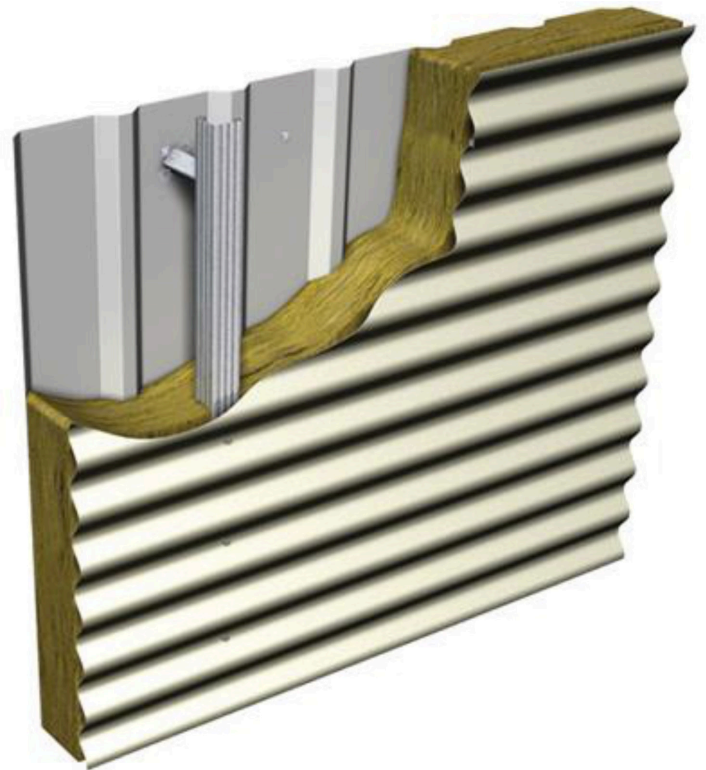

Elite 57

PMJ-tec Fasteners for
Euroclad Elite Systems

Liner Panel to Purlin

Quattro Spacer to Purlin

Stainless Hex-head Light Section 5.5x25mm
Stainless 16mm washer

7510 55 025 E 16

Quattro Bar to Spacer

Liner Panel Stitcher

Stainless Hex-head Stitcher 5.5x22mm
Stainless 16mm washer

7550 55 022 E 16

Internal Flashings

Stainless Low-profile Stitcher 4.8x20mm
Stainless 12mm washer Colour-head White

7140 48 020 E 12 PP 00E55

External Profile to Quattro Bar

Stainless Low-profile Light Section 5.5x28mm
Stainless 12mm washer Colour-head

7515 55 028 E 12 PP colour

External Profile Stitcher

Stainless Low-profile Stitcher 5.5x25mm
Stainless 12mm washer Colour-head

7115 55 025 E 12 PP colour