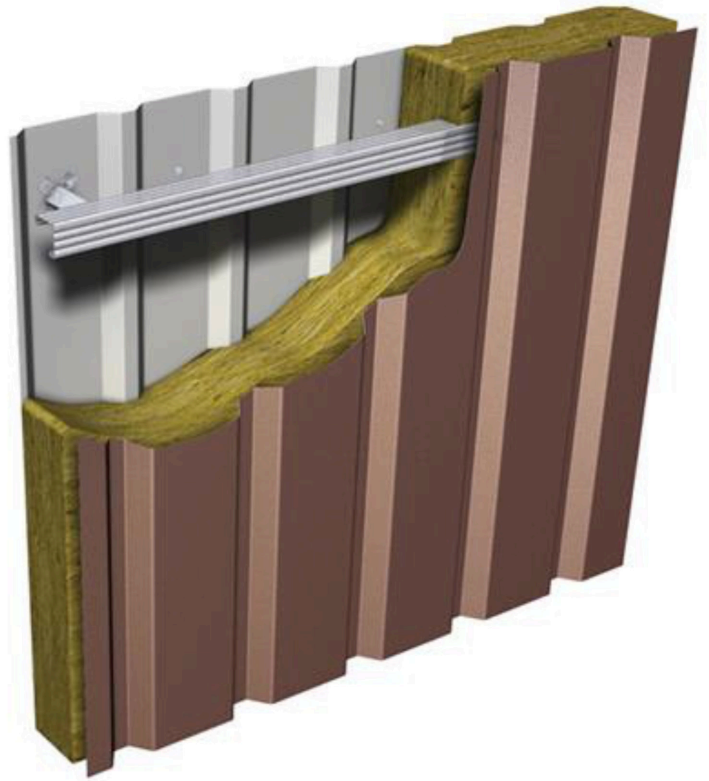

52

Liner Panel to Purlin

Quattro Spacer to Purlin

Stainless Hex-head Light Section 5.5x25mm
Stainless 16mm washer

7510 55 025 E 16

Quattro Bar to Spacer

Liner Panel Stitcher

Stainless Hex-head Stitcher 5.5x22mm
Stainless 16mm washer

7550 55 022 E 16

Internal Flashings

Stainless Low-profile Stitcher 4.8x20mm
Stainless 12mm washer Colour-head White

7140 48 020 E 12 PP 00E55

External Profile to Quattro Bar

Stainless Low-profile Light Section 5.5x28mm
Stainless 12mm washer Colour-head

7515 55 028 E 12 PP colour

External Profile Stitcher

Stainless Low-profile Stitcher 5.5x25mm
Stainless 12mm washer Colour-head

7115 55 025 E 12 PP colour