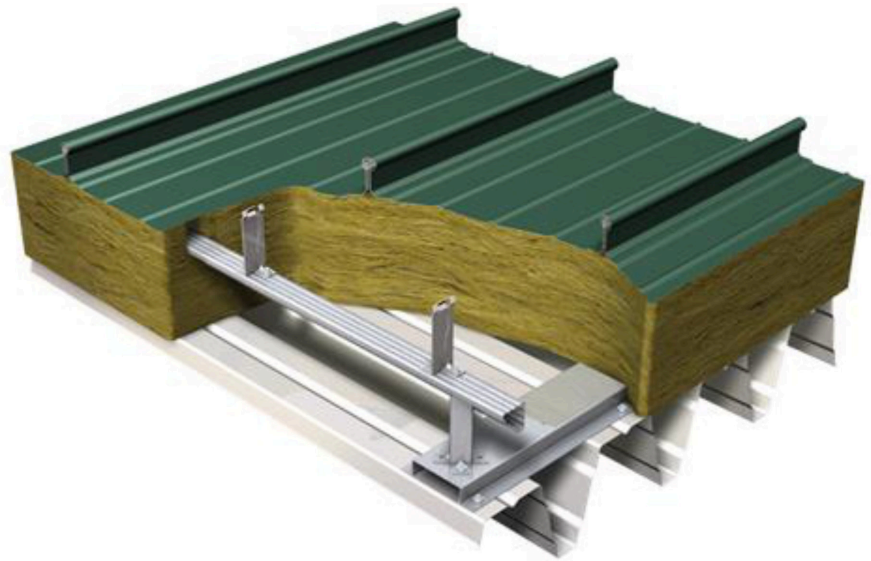

## Elite 5

PMJ-tec Fasteners for  
Euroclad Elite Systems

Structural Deck to Hot Rolled Steel	Stainless Hex-head Heavy Section 5.5x40mm	7530 55 040 E 16	
Liner Panel to Purlin			
Quattro Spacer to Purlin	Stainless Hex-head Light Section 5.5x25mm Stainless 16mm washer	7510 55 025 E 16	
Quattro Bar to Spacer			
Liner Panel Stitcher	Stainless Hex-head Stitcher 5.5x22mm Stainless 16mm washer	7550 55 022 E 16	
Top Hat to Deck	Aluminium rivet, Aluminium mandrel Bulb-Tite 5.2x17mm Ring Washer		
Top Hat to Deck > 1.25mm	Stainless Hex-head Light Section 5.5x25mm Stainless 16mm washer	7510 55 025 E 16	
Halter to Quattro Bar	Stainless Hex-head Light Section 6.3x35mm Stainless 16mm washer	7550 63 035 E 16	
Internal Flashings	Stainless Low-profile Stitcher 4.8x20mm Stainless 12mm washer Colour-head White	7140 48 020 E 12 PP 00E55	
External Flashings	Stainless Low-profile Stitcher 4.8x20mm Stainless 12mm washer Colour-head	7140 48 020 E 12 PP colour	
	Aluminium rivet, Stainless mandrel Multi-Grip 4.8x10mm Colour-head		