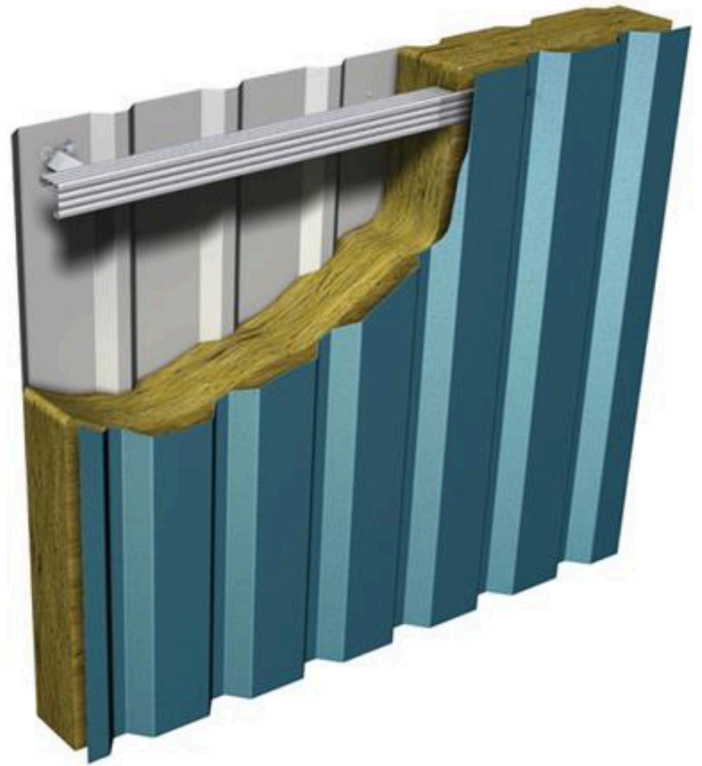

Elite 51

PMJ-tec Fasteners for
Euroclad Elite Systems

Liner Panel to Purlin

Quattro Spacer to Purlin

Stainless Hex-head Light Section 5.5x25mm
Stainless 16mm washer

7510 55 025 E 16

Quattro Bar to Spacer

Liner Panel Stitcher

Stainless Hex-head Stitcher 5.5x22mm
Stainless 16mm washer

7550 55 022 E 16

Internal Flashings

Stainless Low-profile Stitcher 4.8x20mm
Stainless 12mm washer Colour-head White

7140 48 020 E 12 PP 00E55

External Profile to Quattro Bar

Stainless Low-profile Light Section 5.5x28mm
Stainless 12mm washer Colour-head

7515 55 028 E 12 PP colour

External Profile Stitcher

Stainless Low-profile Stitcher 5.5x25mm
Stainless 12mm washer Colour-head

7115 55 025 E 12 PP colour