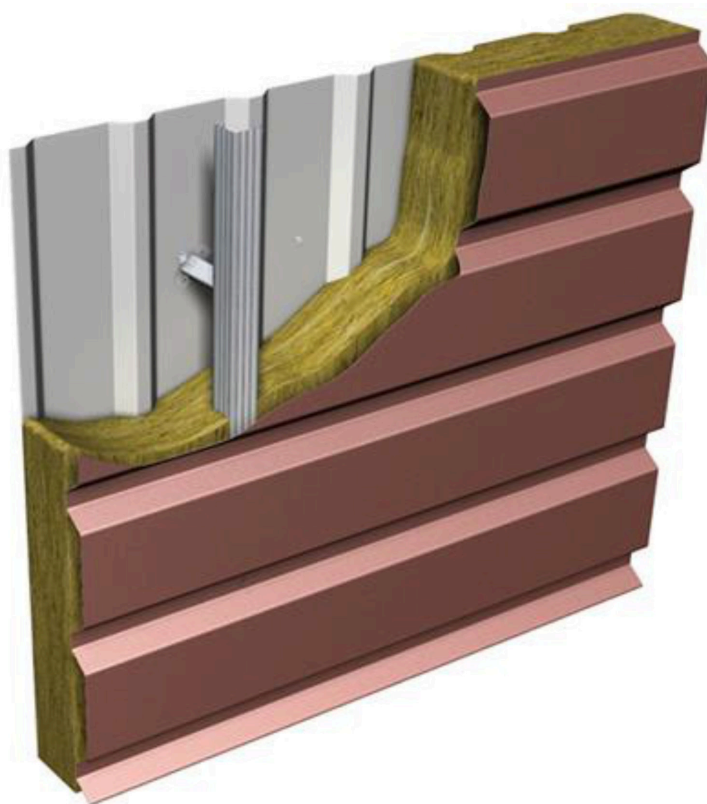

7515 55 028 E 12 PP colour

External Profile Stitcher

Stainless Low-profile Stitcher 5.5x25mm  
Stainless 12mm washer Colour-head

7115 55 025 E 12 PP colour

56

**Liner Panel to Purlin**

<b>Quattro Spacer to Purlin</b>	Stainless Hex-head Light Section 5.5x25mm Stainless 16mm washer	7510 55 025 E 16	
---------------------------------	--	------------------	--