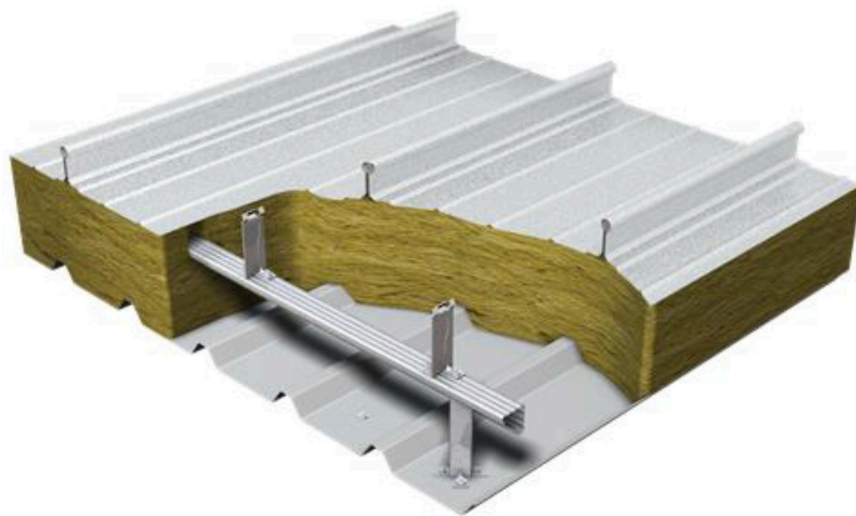

4

Liner Panel to Purlin

Quattro Spacer to Purlin

Stainless Hex-head Light Section 5.5x25mm
Stainless 16mm washer

7510 55 025 E 16

Quattro Bar to Spacer

Liner Panel Stitcher

Stainless Hex-head Stitcher 5.5x22mm
Stainless 16mm washer

7550 55 022 E 16

Internal Flashings

Stainless Low-profile 4.8x20mm
Stainless 12mm washer Colour-head White

7140 48 020 E 12 PP 00E55

Halter to Quattro Bar

Stainless Hex-head Light Section 6.3x35mm
Stainless 16mm washer

7550 63 035 E 16

External Flashings

Stainless Low-profile Stitcher 4.8x20mm
Stainless 12mm washer Colour-head

7140 48 020 E 12 PP colour

External Side Laps

Aluminium rivet, Stainless mandrel Multi-Grip
4.8x10mm Colour-head