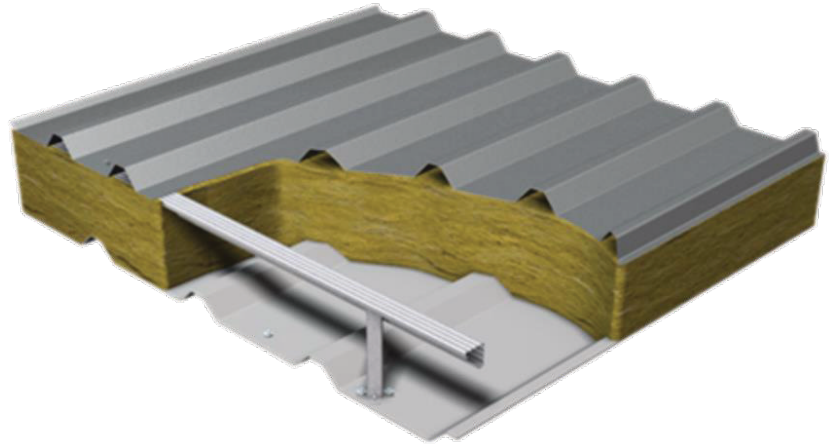

Elite 1

PMJ-tec Fasteners for
Euroclad Elite Systems

Liner Panel to Purlin

Quattro Spacer to Purlin

Stainless Hex-head Light Section 5.5x25mm
Stainless 16mm washer

7510 55 025 E 16

Quattro Bar to Spacer

Liner Panel Stitcher

Stainless Hex-head Stitcher 5.5x22mm
Stainless 16mm washer

7550 55 022 E 16

Rooflight Liner to Purlins

Stainless Hex-head Light Section 5.5x38mm
Aluminium 29mm washer

7510 55 038 E 29

Internal Flashings

Stainless Low-profile 4.8x20mm
Stainless 12mm washer Colour-head White

7140 48 020 E 12 PP 00E55

External Profile to Quattro Bar

Stainless Hex-head Light Section 5.5x25mm
Stainless 19mm washer Colour-head

7510 55 025 E 19 PP colour

External Profile Stitcher

Stainless Hex-head Stitcher 5.5x22mm
Stainless 16mm washer Colour-head

7550 55 022 E 16 PP colour

Rooflight to Quattro Bar

Stainless Hex-head Light Section 5.5x38mm
Aluminium 29mm washer Colour-head Red

7510 55 038 E 29 PP 04E53

Rooflight Stitcher

Stainless Hex-head Stitcher 6.3x35mm
Stainless 19mm washer Colour-head Red

7550 63 035 E 19 PP 04E53

Stainless Hex-head Lap Lock 10.0x30mm
Stainless 16mm washer Colour-head Red