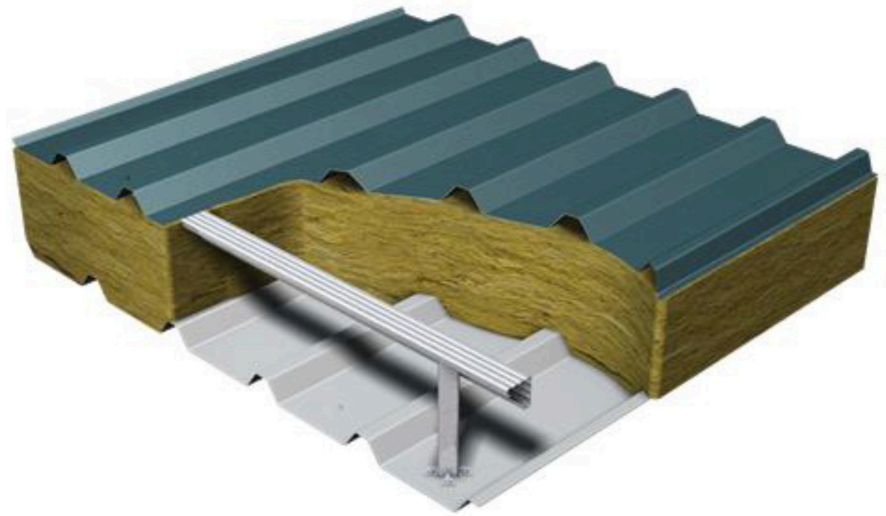

2

Liner Panel to Purlin

Quattro Spacer to Purlin

Stainless Hex-head Light Section 5.5x25mm
Stainless 16mm washer

7510 55 025 E 16

Quattro Bar to Spacer

Liner Panel Stitcher

Stainless Hex-head Stitcher 5.5x22mm
Stainless 16mm washer

7550 55 022 E 16

Rooflight Liner to Purlins

Stainless Hex-head Light Section 5.5x38mm
Aluminium 29mm washer

7510 55 038 E 29

Internal Flashings

Stainless Low-profile 4.8x20mm
Stainless 12mm washer Colour-head White

7140 48 020 E 12 PP 00E55

External Profile to Quattro Bar

Stainless Hex-head Light Section 5.5x25mm
Stainless 19mm washer Colour-head

7510 55 025 E 19 PP colour

External Profile Stitcher

Stainless Hex-head Stitcher 5.5x22mm
Stainless 16mm washer Colour-head

7550 55 022 E 16 PP colour

Rooflight to Quattro Bar

Stainless Hex-head Light Section 5.5x38mm
Aluminium 29mm washer Colour-head Red

7510 55 038 E 29 PP 04E53

Rooflight Stitcher

Stainless Hex-head Stitcher 6.3x35mm
Stainless 19mm washer Colour-head Red

7550 63 035 E 19 PP 04E53

Stainless Hex-head Lap Lock 10.0x30mm
Stainless 16mm washer Colour-head Red